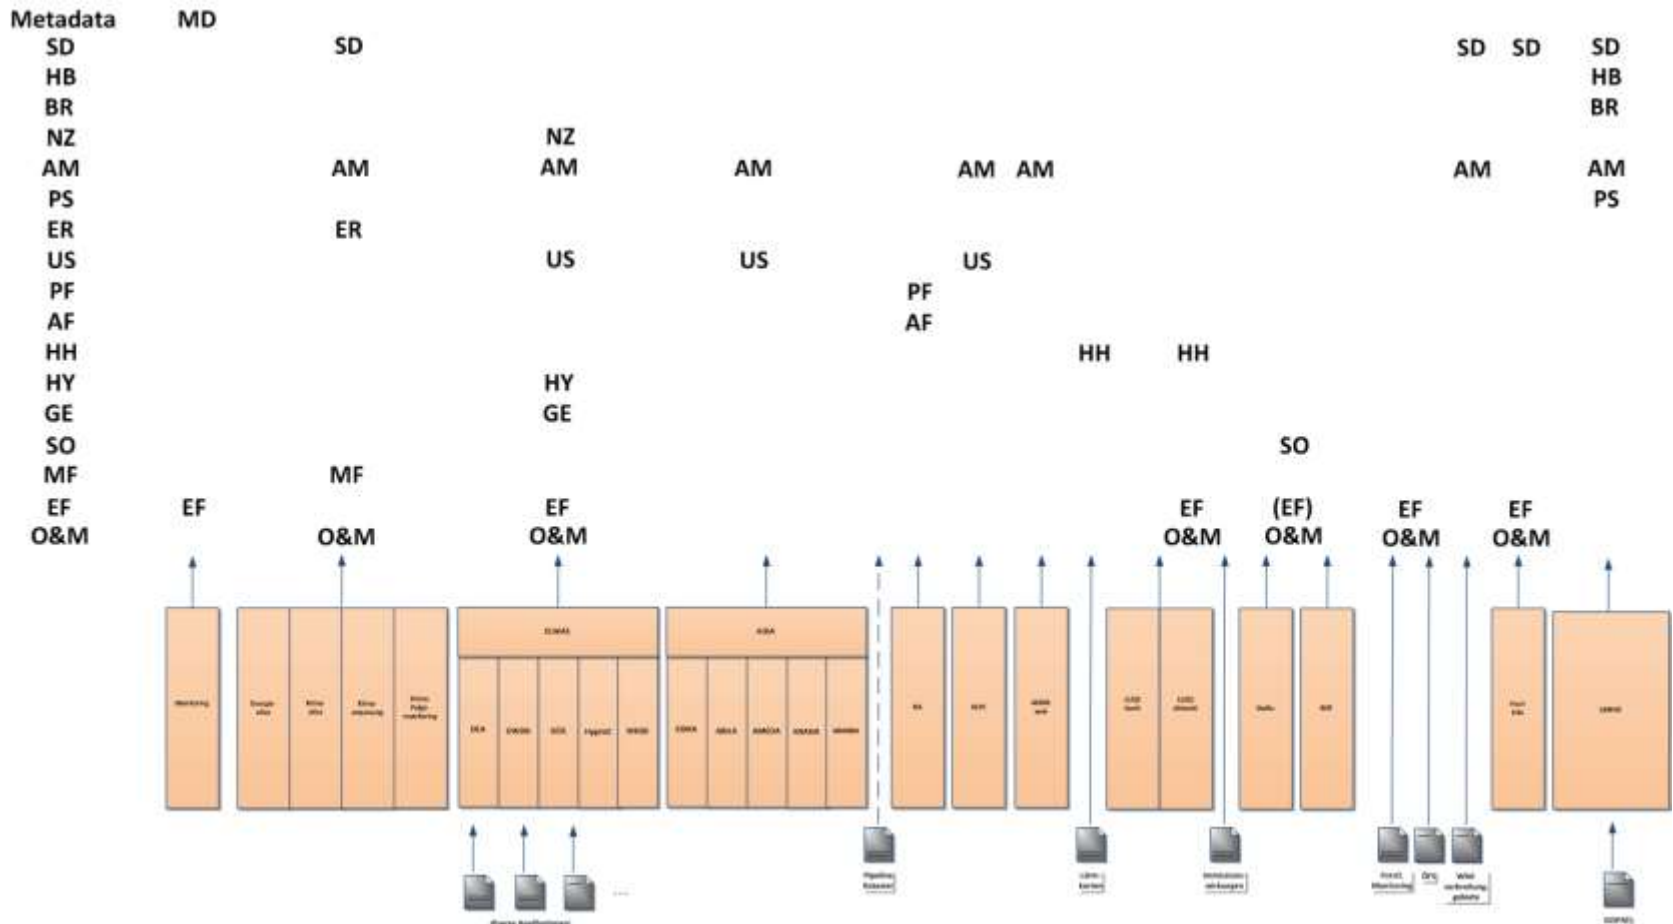

hrd.consulting

Get ready for INSPIRE Annex III

Who plays music for INSPIRE today?

Heino Rudolf

Workshop „Use of INSPIRE data“, 28.11.2018, Warsaw

Initial situation

- INSPIRE does not support the actual work of the environmental offices.
- INSPIRE does not support environmental reporting.
- INSPIRE data models do not help to organize the Theme Crossed harmonization of the data management.
- The kind of modelling is contra to the working method.
- The models are incomprehensible.
- INSPIRE is an additional duty – without practical working advantages ...

Environmental data

The idea

The idea

The approach

The solution: examples

INSPIRE Insight

hrd.consulting

Thank you
for your attention!