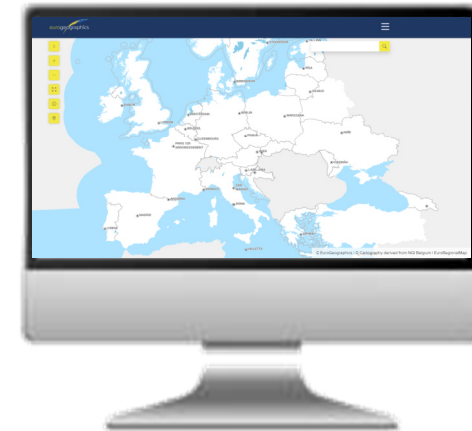

Prototype

10 countries 3 themes

- Administrative Boundaries
- Transport Networks
- Hydrography

OME Interface