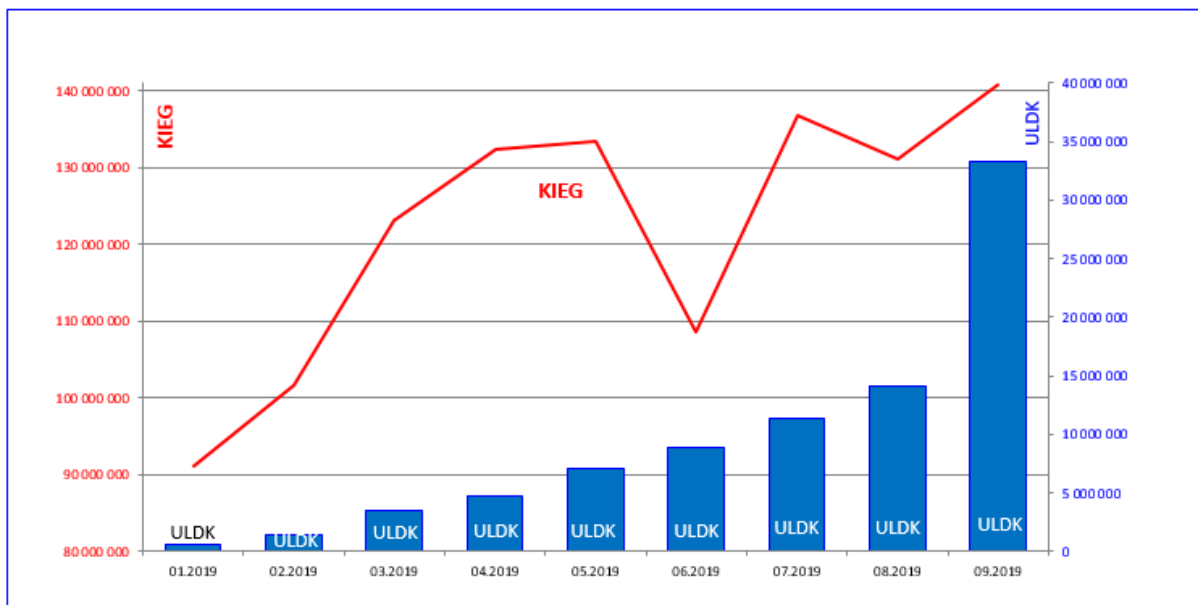

Latest online services in Poland receive millions of visits monthly

Services providing users in Poland with land records, building registers and underground utilities have received millions of visits since their launch by the Head Office of Geodesy and Cartography.

Increasing numbers of network services are available via www.geoportal.gov.pl, including:

- **KIEG - National Integration of Land Records service that provides the ability to generate a map of land and building registers for any area of the country - <http://integracja.gugik.gov.pl/cgi-bin/KrajowaIntegracjaEwidencjiGruntow>**
- **KIUT - National Integration of Terrain Utilities service that provides the ability to generate a map with utilities for any area of the country - <http://integracja.gugik.gov.pl/cgi-bin/KrajowaIntegracjaUzbrojeniaTerenu>**

Both are part of the launch of the Cadastral Localization Service (ULDK) - technical details can be found at <http://uldk.gugik.gov.pl>.

In certain months, more than 135 million visits are made to the KIEG service, which enables users to easily visually locate plots based on its identifier, the name of the area and plot number, or on the basis of X, Y coordinates of any point inside it, The monthly number of visits to the ULDK exceeds 14 million. The majority of visits are the result of their use in the www.geoportal.gov.pl website, but increasingly also other state and commercial systems.

Statistic for KIEG service

Example of visualization of the location of plot using KIEG service

Example of visualization of utilities network using KIUT service

The open interface of presentation services allows for relatively easy integration with the majority of map applications.