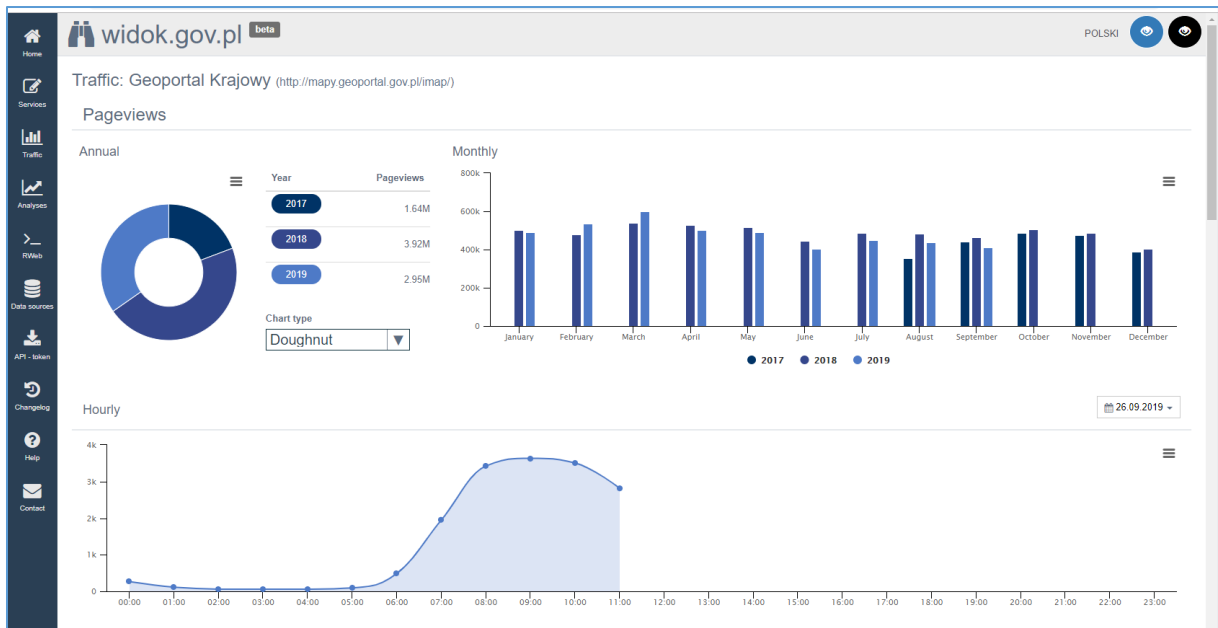

Both are part of the launch of the Cadastral Localization Service (ULDK) - technical details can be found at <http://uldk.gugik.gov.pl>.

In certain months, more than 135 million visits are made to the KIEG service, which enables users to easily visually locate plots based on its identifier, the name of the area and plot number, or on the basis of X, Y coordinates of any point inside it, The monthly number of visits to the ULDK exceeds 14 million. The majority of visits are the result of their use in the www.geoportal.gov.pl website, but increasingly also other state and commercial systems.

Statistic for KIEG service

Example of visualization of the location of plot using KIEG service

Example of visualization of utilities network using KIUT service

The open interface of presentation services allows for relatively easy integration with the majority of map applications.

The geoportal.gov.pl website offers simple access to more and more data in one place. It is visited monthly by about 500,000 users with these numbers increasing as more officials and citizens discover the value of the information collected from many different registers.