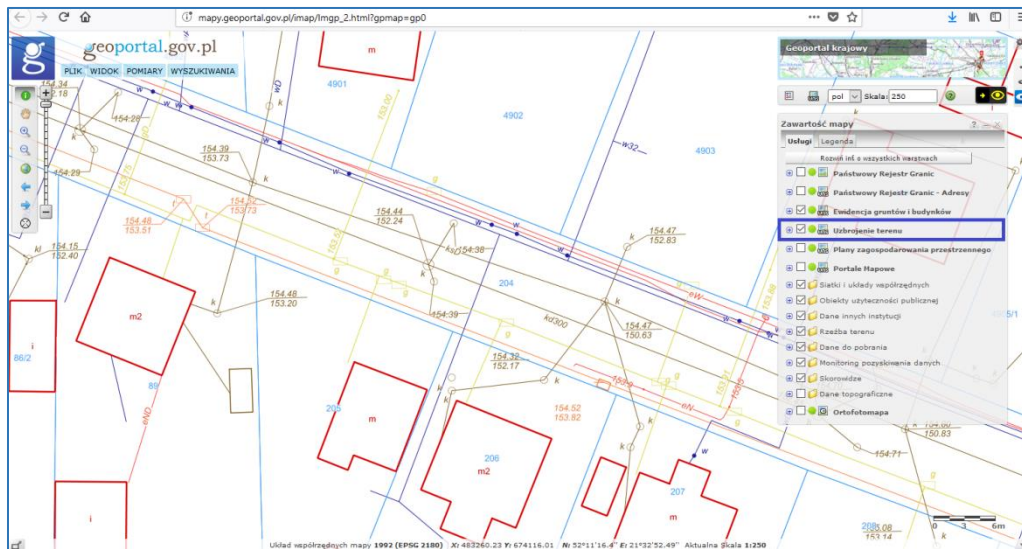

Increasing numbers of network services are available via www.geoportal.gov.pl, including:

- **KIEG - National Integration of Land Records service that provides the ability to generate a map of land and building registers for any area of the country - <http://integracja.gugik.gov.pl/cgi-bin/KrajowaIntegracjaEwidencjiGruntow>**
- **KIUT - National Integration of Terrain Utilities service that provides the ability to generate a map with utilities for any area of the country - <http://integracja.gugik.gov.pl/cgi-bin/KrajowaIntegracjaUzbrojeniaTerenu>**

Both are part of the launch of the Cadastral Localization Service (ULDK) - technical details can be found at <http://uldk.gugik.gov.pl>.

In certain months, more than 135 million visits are made to the KIEG service, which enables users to easily visually locate plots based on its identifier, the name of the area and plot number, or on the basis of X, Y coordinates of any point inside it, The monthly number of visits to the ULDK exceeds 14 million. The majority of visits are the result of their use in the www.geoportal.gov.pl website, but increasingly also other state and commercial systems.

Statistic for KIEG service

Example of visualization of the location of plot using KIEG service

Example of visualization of utilities network using KIUT service

The open interface of presentation services allows for relatively easy integration with the majority of map applications.