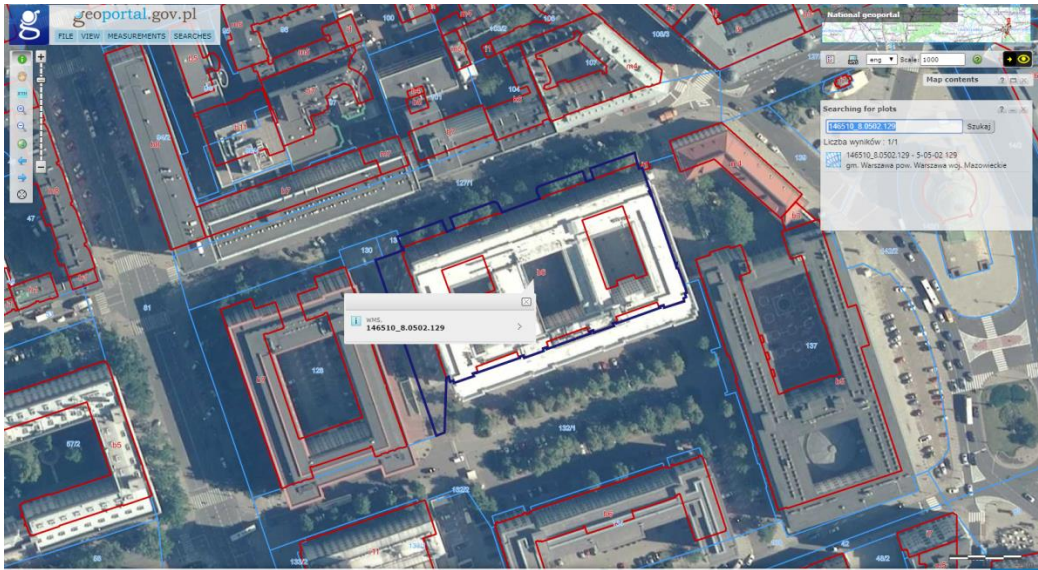

Increasing numbers of network services are available via www.geoportal.gov.pl, including:

- **KIEG - National Integration of Land Records service that provides the ability to generate a map of land and building registers for any area of the country - <http://integracja.gugik.gov.pl/cgi-bin/KrajowaIntegracjaEwidencjiGruntow>**
- **KIUT - National Integration of Terrain Utilities service that provides the ability to generate a map with utilities for any area of the country - <http://integracja.gugik.gov.pl/cgi-bin/KrajowaIntegracjaUzbrojeniaTerenu>**

Both are part of the launch of the Cadastral Localization Service (ULDK) - technical details can be found at <http://uldk.gugik.gov.pl>.

In certain months, more than 135 million visits are made to the KIEG service, which enables users to easily visually locate plots based on its identifier, the name of the area and plot number, or on the basis of X, Y coordinates of any point inside it, The monthly number of visits to the ULDK exceeds 14 million. The majority of visits are the result of their use in the www.geoportal.gov.pl website, but increasingly also other state and commercial systems.

Statistic for KIEG service

Example of visualization of the location of plot using KIEG service

Example of visualization of utilities network using KIUT service

The open interface of presentation services allows for relatively easy integration with the majority of map applications.